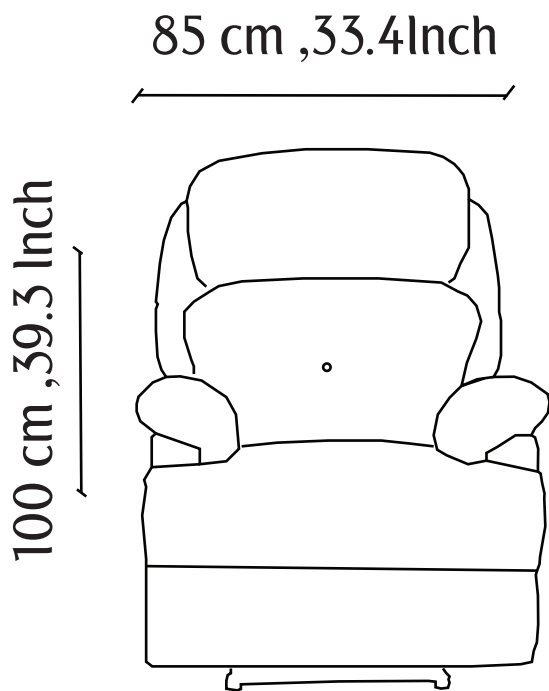

Imperial

TECHNICAL DRAWING

IMPERIAL
Adjustable velvet recliner.

MATERIALS

● Velvety texture