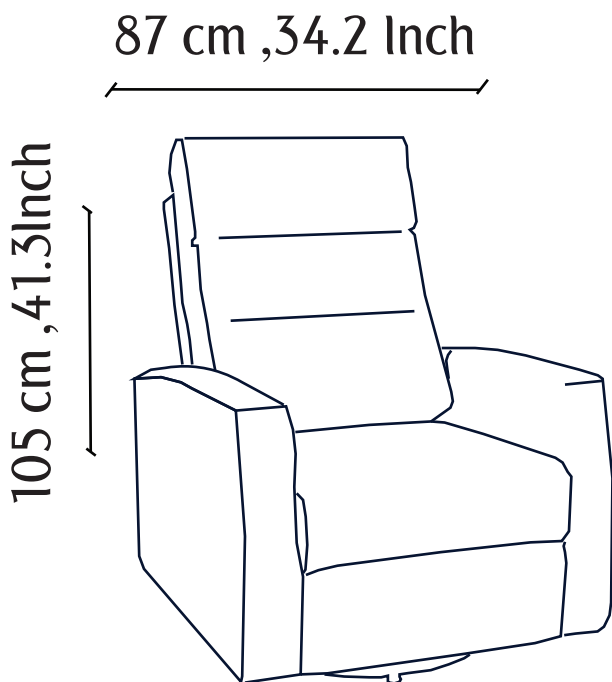

Imperial

TECHNICAL DRAWING

IMPERIAL
Adjustable velvet recliner.

MATERIALS

● Velvety texture