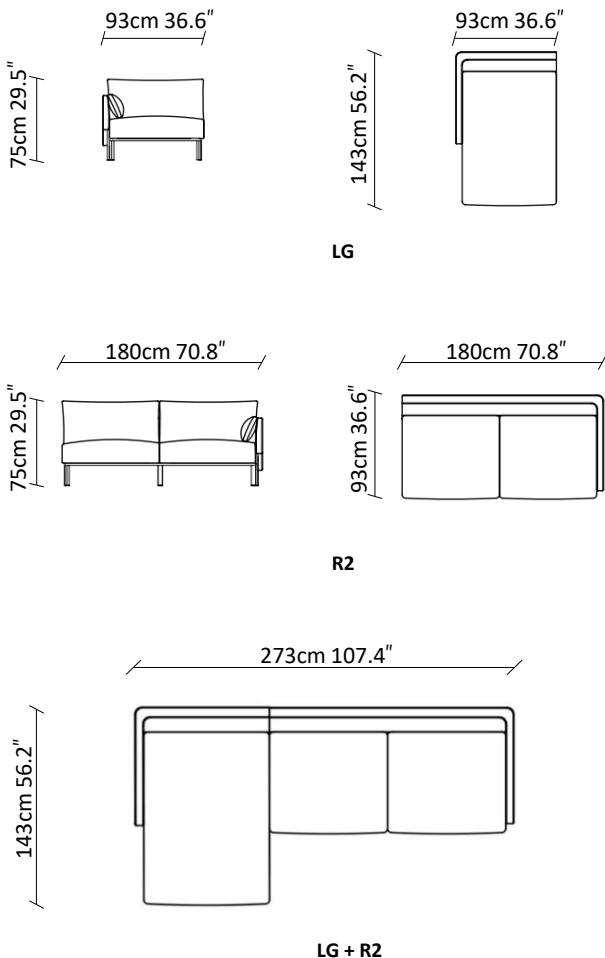

## TECHNICAL DRAWING

A stylish modular sofa with a futuristic design that renders a classy feel to the interior. **Lake** sofa features slightly sloped armrest bottoms that lift its elegance and give it a unique aesthetic, along with its black metal legs and sleek design. Foremost, **Lake** sofa is made to offer a comfortable resting spot.