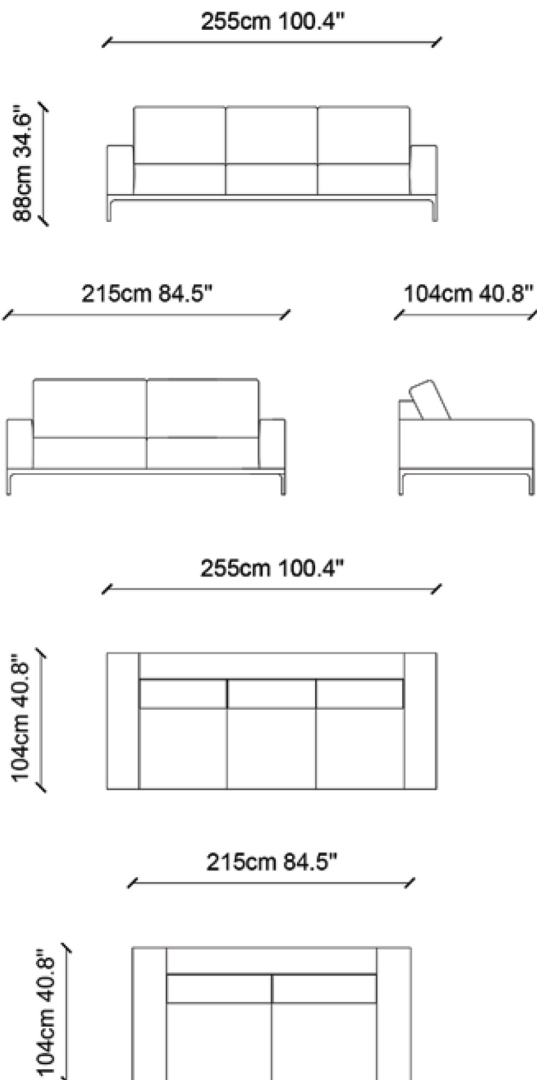

MONROE

TECHNICAL DRAWING

M square home named this special sofa MONROE as a result of their knowledge and experience with seating culture. Rather than waiting for user adapt to the design, it is aimed to 'adapt the product to the user', with form and material choice. Secret sofa which aim to give maximum comfort to the space offers to the user as a cover of the function with simple form. The angular surfaces where the seating and back are in contact provide a natural resting position between the spine and legs. It can absorb the variability of dynamic movements during sitting between the upholstery and the frame.