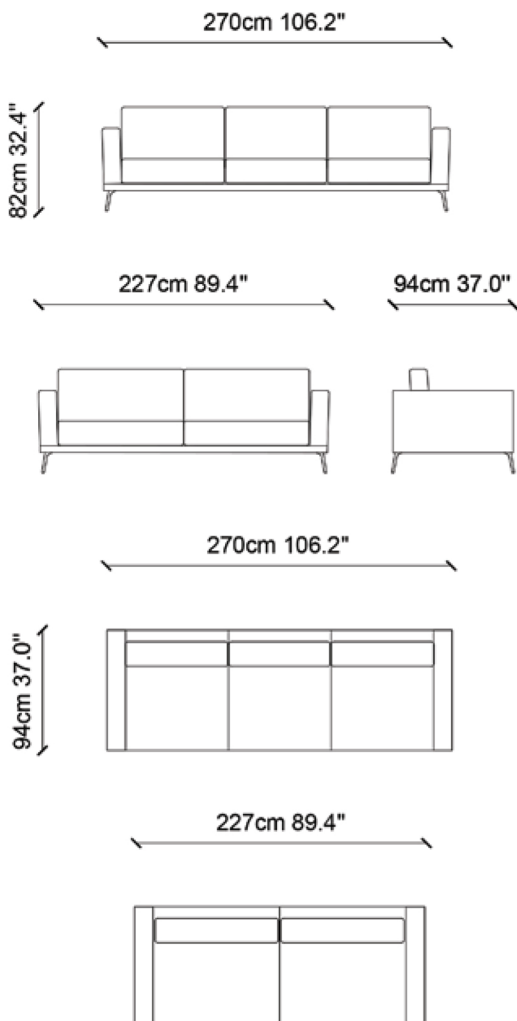

NOVA

TECHNICAL DRAWING

The NOVA sofa offers minimal design insight to the living areas with modern and simple details.. Its minimal form give the calmness to the living spaces, while Its slender arm structure and metal leg gives elegance prominence NOVA sofa which include elements of a contemporary interior design .reflects the style of urban houses