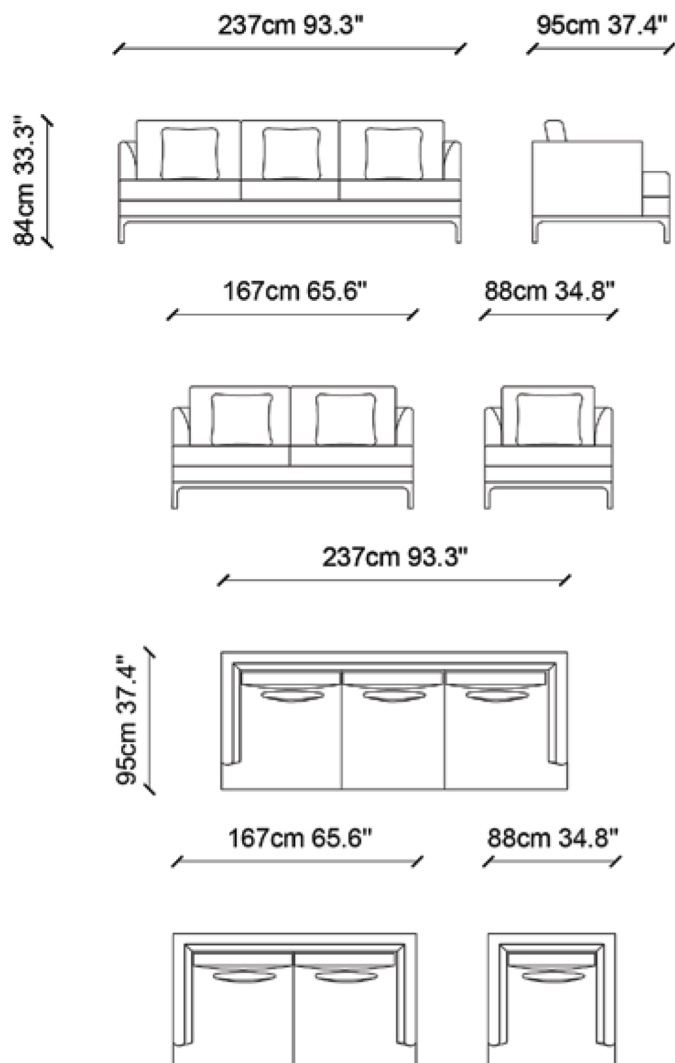

OSTO

TECHNICAL DRAWING

OSTO sofa provides a sophisticated signature to the living areas and offers a stylized and contemporary sense of decoration with its elegant arm design. The OSTO sofa which is destined to be the choice of those looking for original lines without giving up simplicity, adds a calm and friendly atmosphere to the interiors