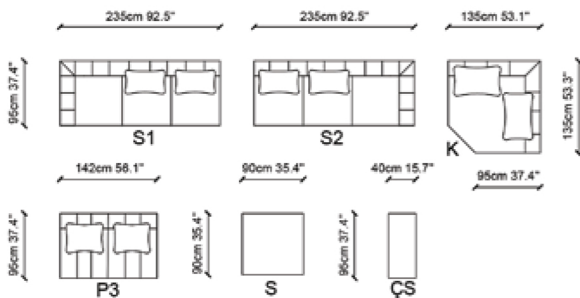

LUNA

TECHNICAL DRAWING

You can shape your living spaces according to your needs and tastes with LUNA which offers customized designs with its modular structure, stitching detailed or wooden stand modules by changing the place allows you to add a different air to your home