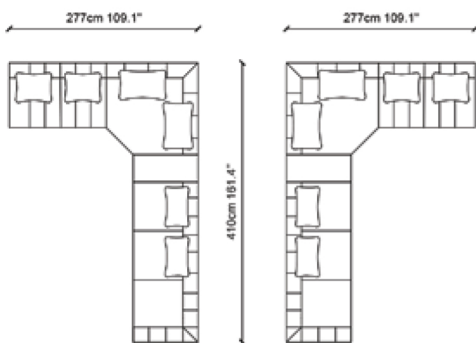

LUNA

TECHNICAL DRAWING

You can shape your living spaces according to your needs and tastes with LUNA which offers customized designs with its modular structure, stitching detailed or wooden stand modules by changing the place allows you to add a different air to your home