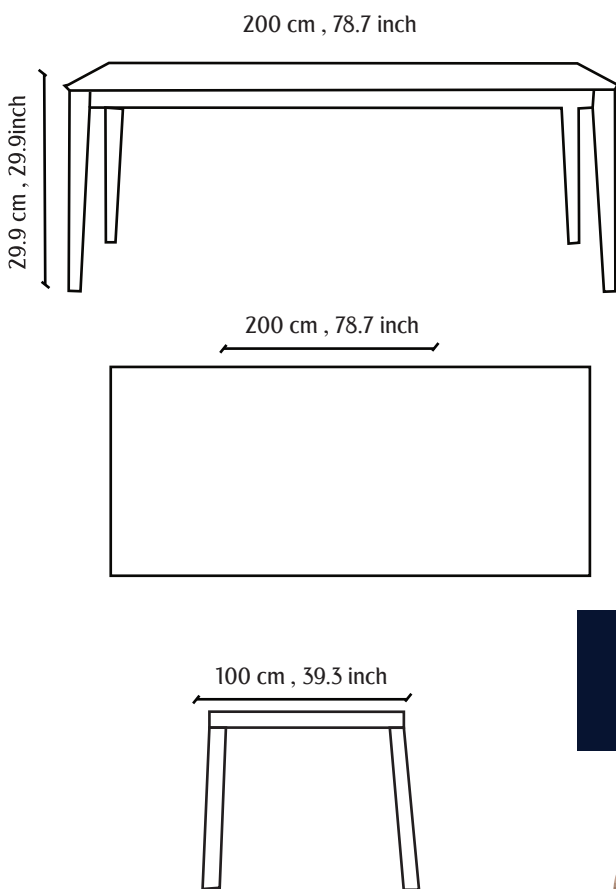

## TECHNICAL DRAWING

**MONROE** Minimal wood dinning table. Perfect for those who seeks elegancy and simplicity at the same time.