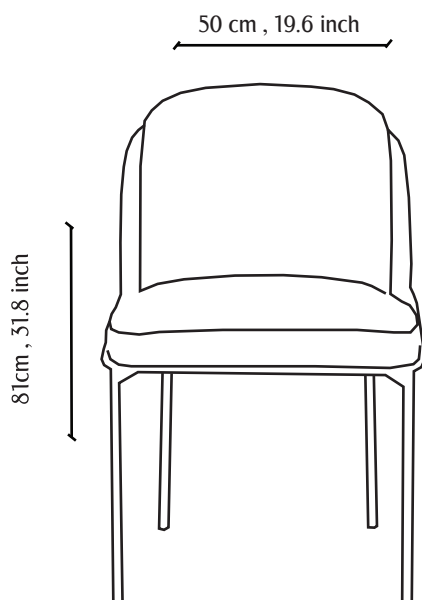

STORMA

TECHNICAL DRAWING

STORMA Black
leathered chair perfect
for your dining table

MATERIALS