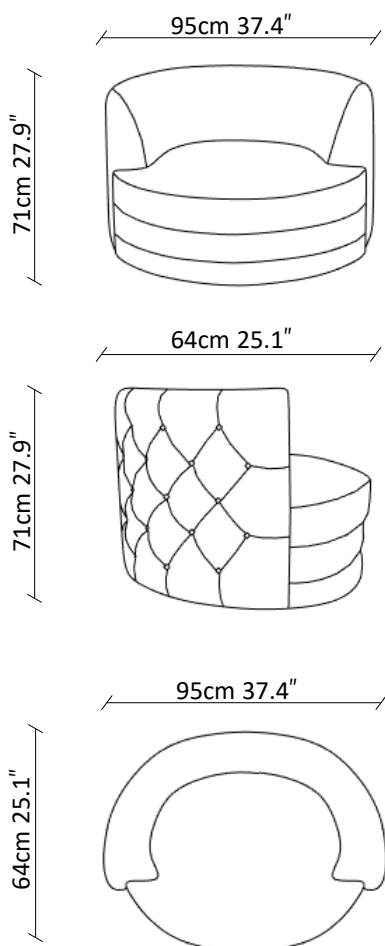

DIANA

TECHNICAL DRAWING

A swivel armchair with a classic, yet modern style, which distinguishes it from any other classic piece. **Diana** armchair with its round enveloping shape, diamond-tufted back, and royal beige velvet material will be a charming addition to your living space.